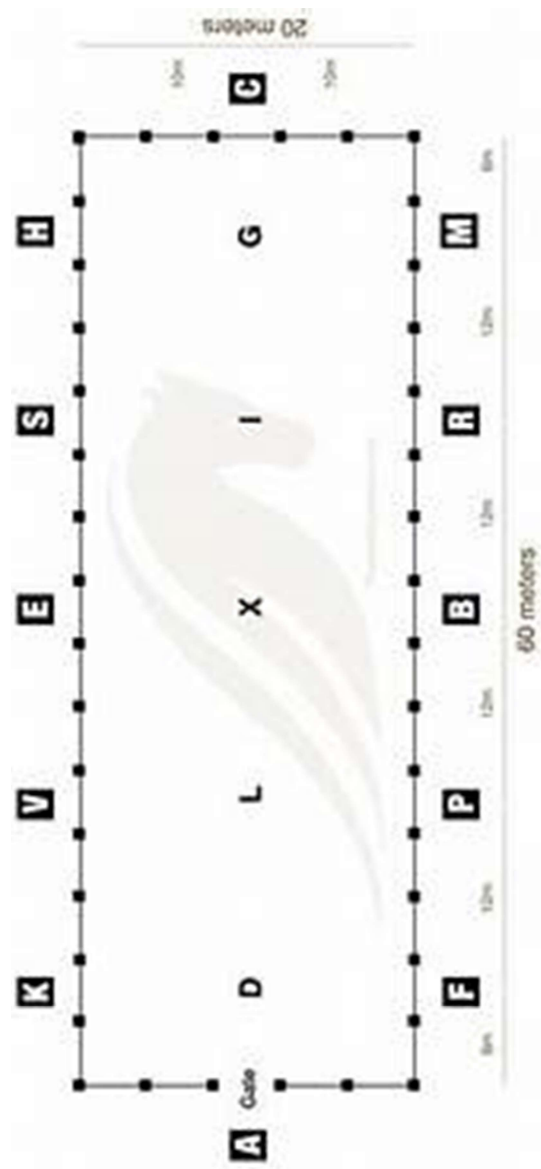

Arena 20m X 60m

1	A C HEK	Enter at A in working trot Track left Working Trot
2	A	15m Circle in Working Trot Immediately followed by 20m Circle, on 1 st half transition to working canter.
3	B	Commence 20m Circle left, on 2 nd half transition to working trot.
4	C HB BF	Medium Walk Free Walk on long rein Medium Walk
5	F	Working Trot
6	A A	15m Circle in Working Trot, Immediately followed by 20m Circle right, on 1 st half transition to working canter.
7	AKE E C	Working Canter Commence 20m Circle left, on 2 nd half transition to working trot Commence 20m Circle, showing some stretch on the circle.
8	M B XG	Medium Walk ½ 10m Circle Medium Walk
9	G	Halt and Salute

**Northern Ireland Horse Board
Young Performance Horse Championships
Flatwork Test for 6/7-Year-Old Horses**

Arena 20m X 60m

1	A C HEK	Enter at A in working trot Track left Working Trot
2	A	15m Circle in Working Trot Immediately followed by 20m Circle, on 1 st half transition to working canter.
3	B	Commence 20m Circle left, on 2 nd half transition to working trot.
4	C HB BF	Medium Walk Free Walk on long rein Medium Walk
5	F	Working Trot
6	A A	15m Circle in Working Trot, Immediately followed by 20m Circle right, on 1 st half transition to working canter.
7	E C	Commence 20m Circle left, on 2 nd half transition to working trot. Working Trot
8	MXK	Across Diagonal showing some medium strides
9	A	Commence 20m Circle, showing some stretch on the circle.
10	Btw A & F FX XG G	Transition to Working Trot Working Trot Working Trot Halt and Salute